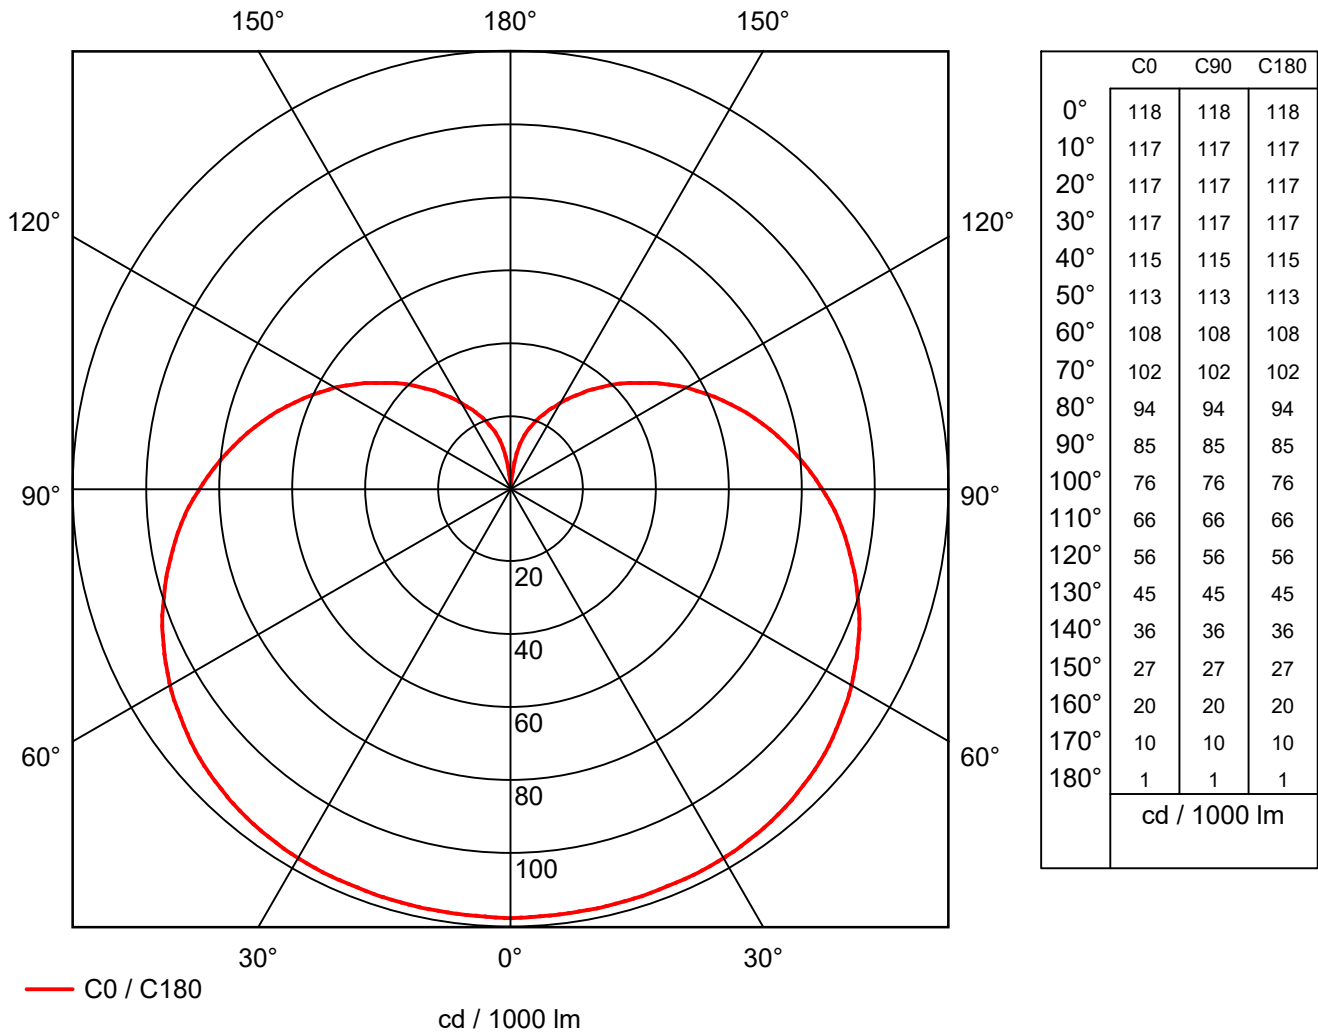

1 Luminaire data

1.1 Ansell Lighting, OCTO WiZ A60 RGBTW Sma... (AOCTOW/A60LED/R...)

1.1.1 Data sheet

Manufacturer: Ansell Lighting

AOCTOW/A60LED/RGBTW/E27

OCTO WiZ A60 RGBTW Smart Lamp

Luminaire data

Luminaire efficiency : 100%
Luminaire efficacy : 100 lm/W
Classification : B21 ↓66.4% ↑33.6%
CIE Flux Codes : 28 54 78 66 100
UGR 4H 8H : 25.4 / 25.4
Power : 8 W
Luminous flux : 800 lm

Equipped with

Quantity : 1
Designation :
Colour :
Luminous flux : 800 lm

Dimensions : Ø60 mm x 95 mm

1.1 Ansell Lighting, OCTO WiZ A60 RGBTW Sma... (AOCTOW/A60LED/R...)

1.1.2 LDC

Manufacturer : Ansell Lighting
 Order number : AOCTOW/A60LED/RGBTW/E27
 Luminaire name : OCTO WiZ A60 RGBTW Smart
 Lamp
 Equipment : 1 x 8 W / 800 lm
 Dimensions : D 60 mm x H 95 mm
 File name : rlx_20210315161303.Idt

Efficiency factor : 100%
 Luminaire efficacy : 100 lm/W (B21)
 Light distribution : rotationally symmetric
 Beam Angle : -- C0-C180